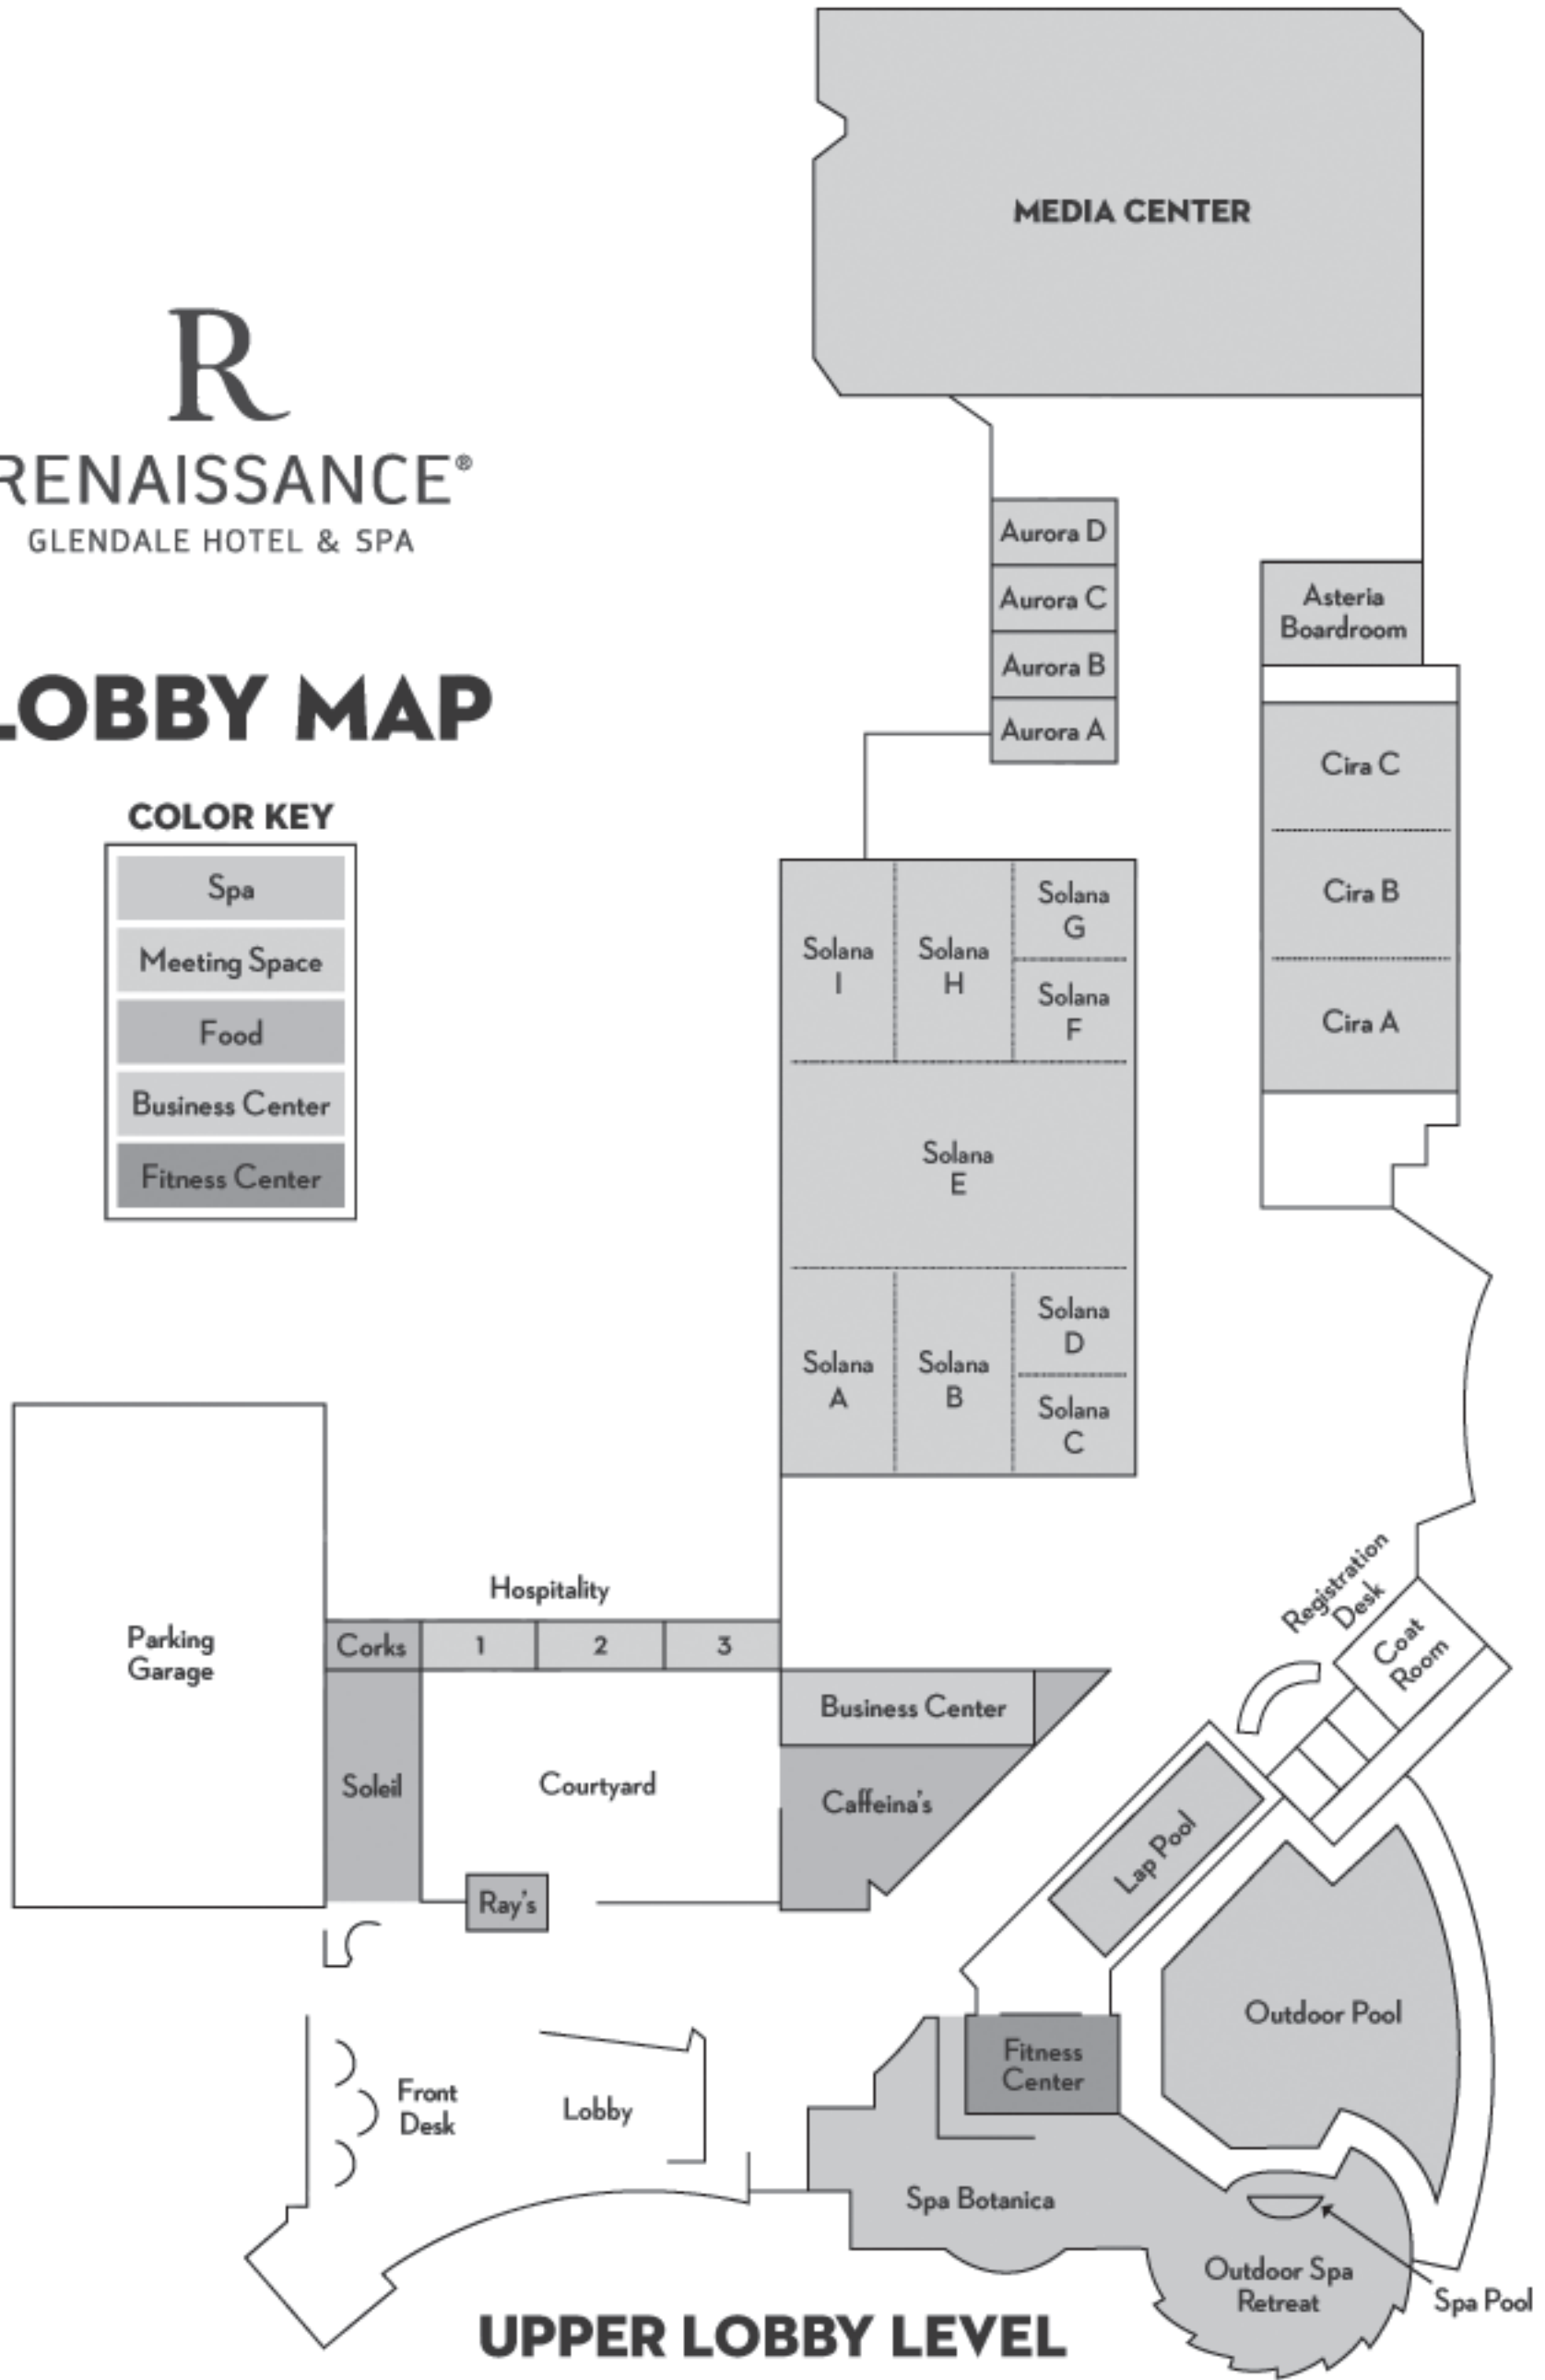

R

RENAISSANCE®

GLENDALE HOTEL & SPA

LOBBY MAP

COLOR KEY

Spa
Meeting Space
Food
Business Center
Fitness Center

UPPER LOBBY LEVEL

LOWER LOBBY LEVEL